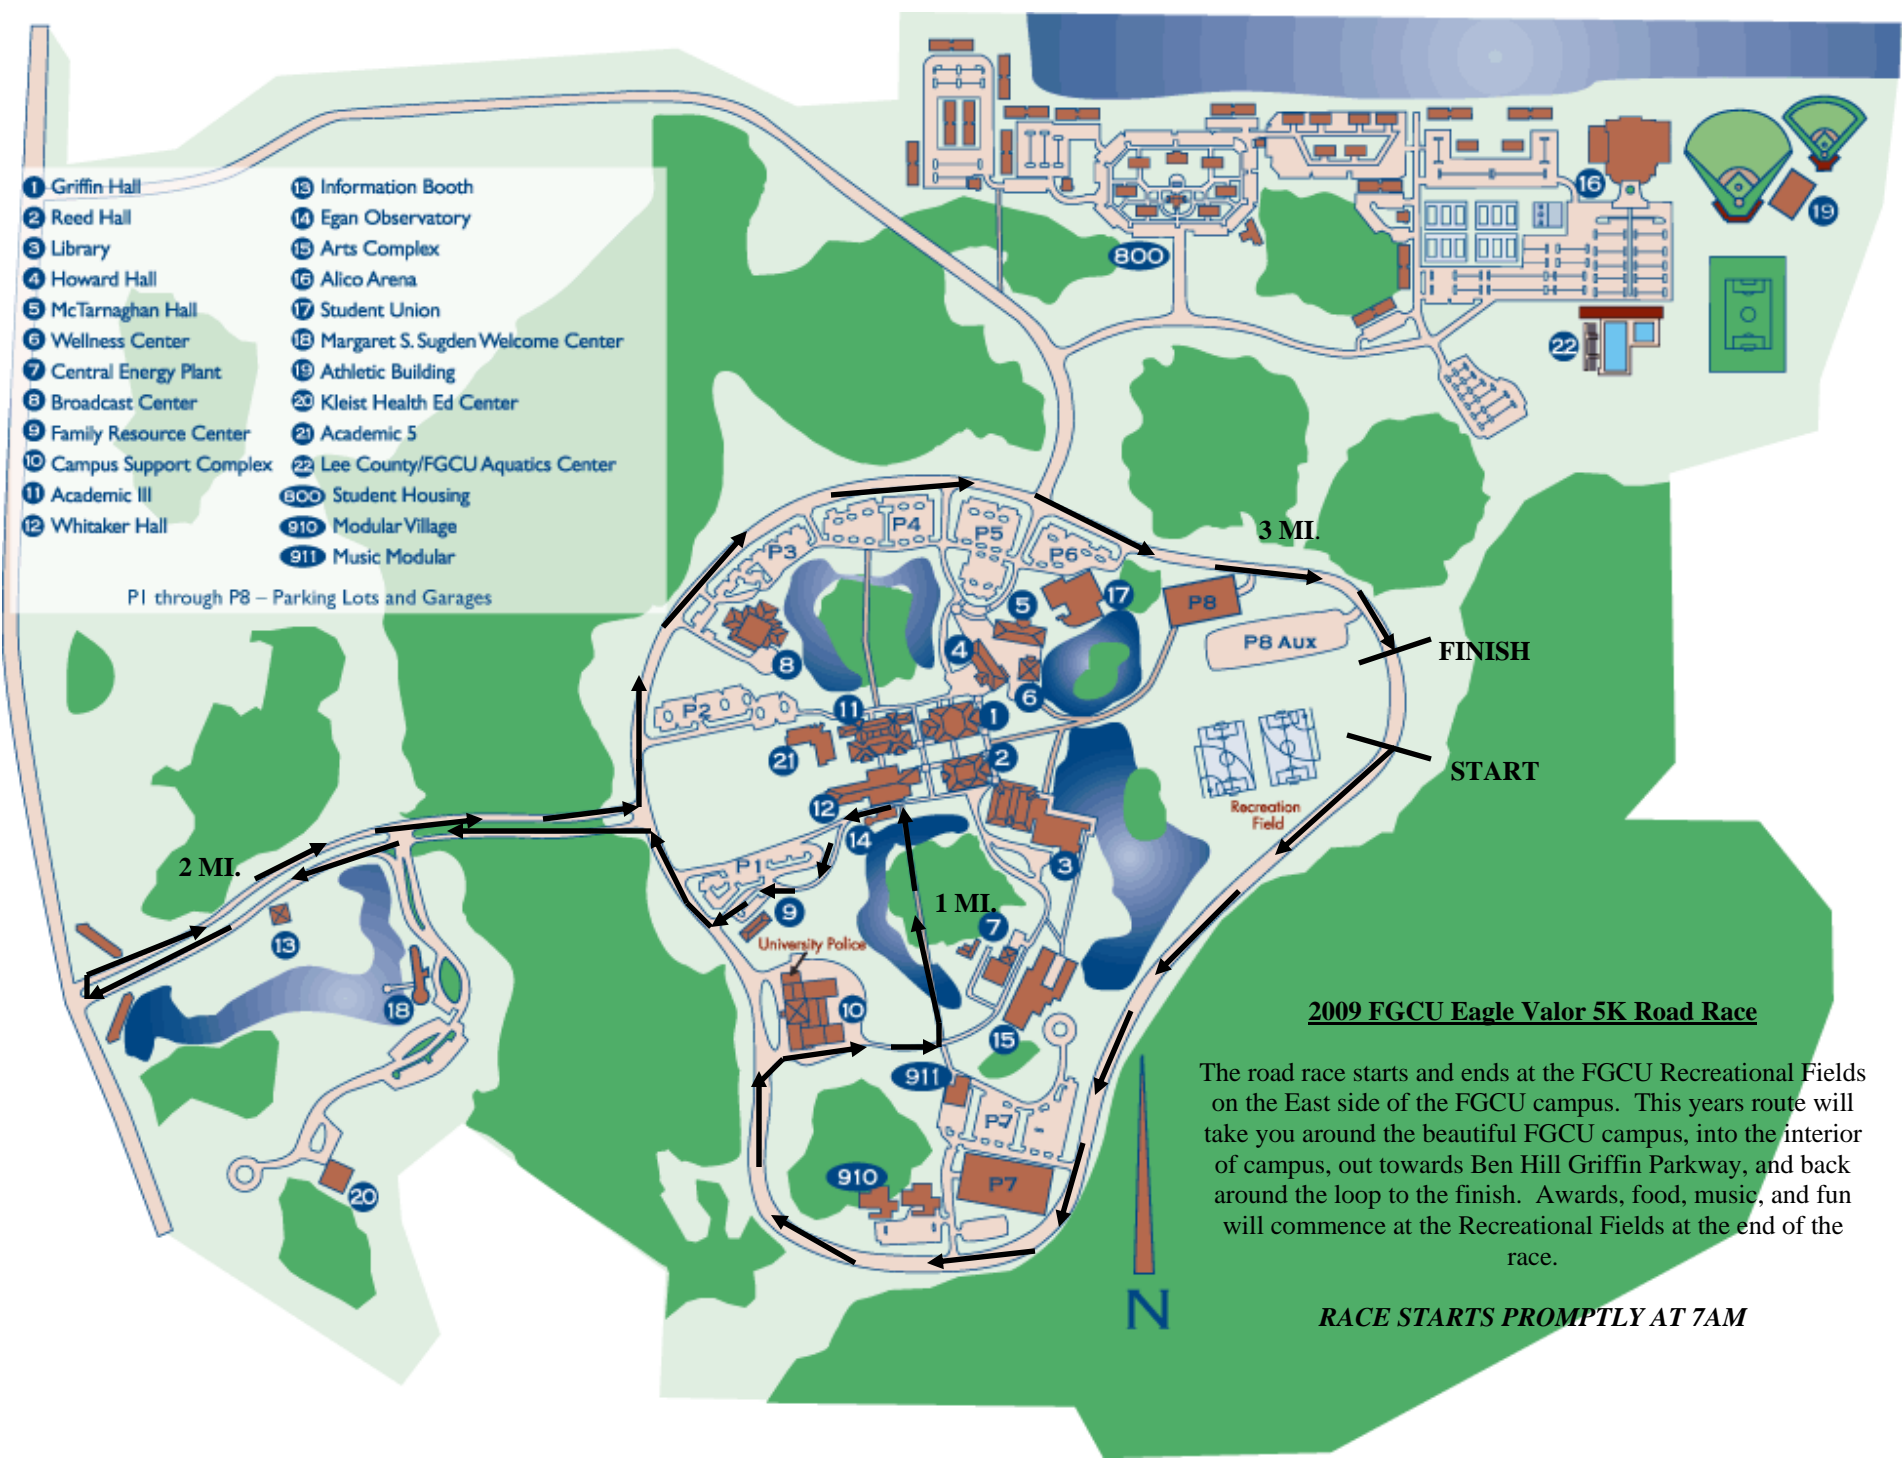

- 1 Griffin Hall
- 2 Reed Hall
- 3 Library
- 4 Howard Hall
- 5 McTarnaghan Hall
- 6 Wellness Center
- 7 Central Energy Plant
- 8 Broadcast Center
- 9 Family Resource Center
- 10 Campus Support Complex
- 11 Academic III
- 12 Whitaker Hall
- 13 Information Booth
- 14 Egan Observatory
- 15 Arts Complex
- 16 Alico Arena
- 17 Student Union
- 18 Margaret S. Sugden Welcome Center
- 19 Athletic Building
- 20 Kleist Health Ed Center
- 21 Academic 5
- 22 Lee County/FGCU Aquatics Center
- 800 Student Housing
- 910 Modular Village
- 911 Music Modular

P1 through P8 – Parking Lots and Garages

2009 FGCU Eagle Valor 5K Road Race

The road race starts and ends at the FGCU Recreational Fields on the East side of the FGCU campus. This years route will take you around the beautiful FGCU campus, into the interior of campus, out towards Ben Hill Griffin Parkway, and back around the loop to the finish. Awards, food, music, and fun will commence at the Recreational Fields at the end of the race.

RACE STARTS PROMPTLY AT 7AM